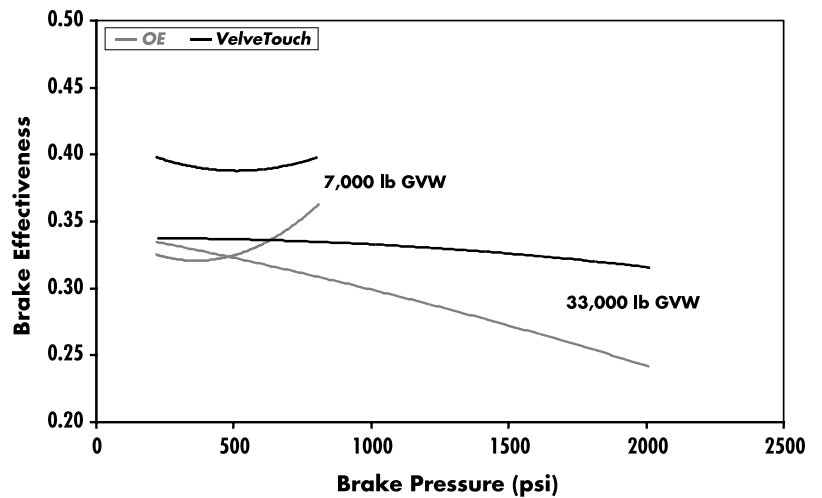

Load Sensitivity Comparison of Brake Effectiveness

Bosch UI-198 Dynamometer Performance Test

VelveTouch Carbon Semi-Metallic F3 compound provides greater fade resistance and stopping power when compared to OE replacement pads.