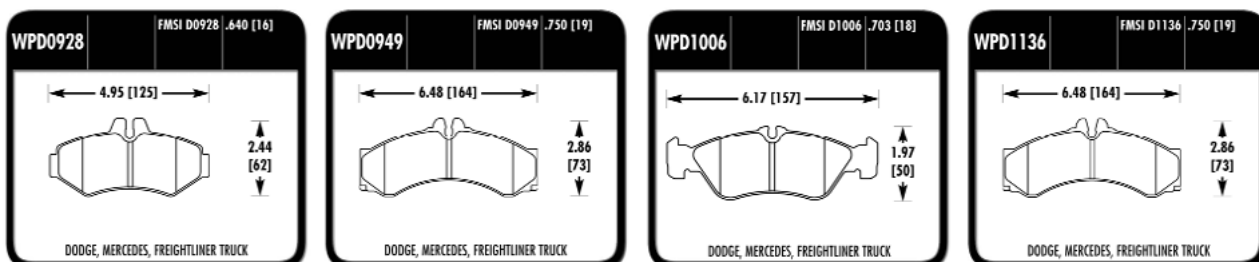

Rear Axle: WPD0928, WPD0949, WPD1006 inner/outer, WPD1136