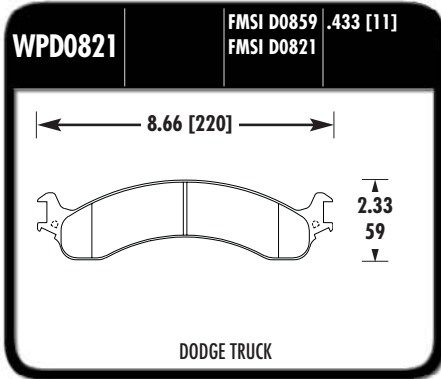

FORD WINDSTAR

**WPD0812** | FMSI D0812 | .665 [17]

TOYOTA TRUCK

**WPD0820** | FMSI D0820 | .795 [20]

INNER  
OUTER

DODGE TRUCK

30

**WPD0949** | FMSI D0949 | .750 [19]