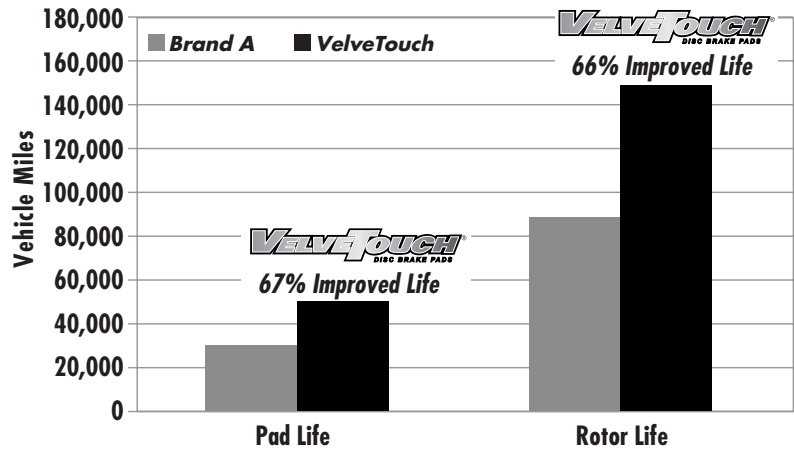

VelveTouch Carbon Semi-Metallic disc brake pads provide value to today's commercial fleets.

On-vehicle Field Test

Recent on-vehicle tests show VelveTouch Carbon Semi-Metallic brake pads improve pad and rotor life up to 67%. Extended pad and rotor life minimizes annual per vehicle downtime, labor and material costs.