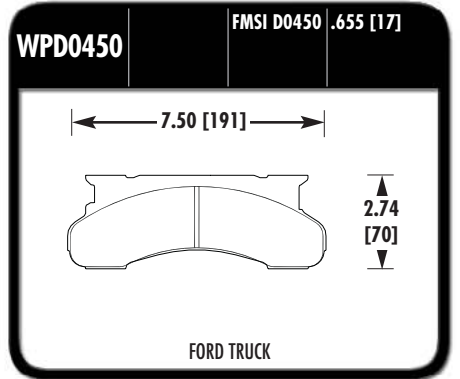

FORD, MERCURY

**WPD0433** | FMSI D0389 .602 [15]  
FMSI D0433

MAZDA, TOYOTA, TOYOTA TRUCK

**WPD0601**

FMSI D0601 .689 [18]  
FMSI D0656

4.87 [124]

2.62 [67]

FORD, LINCOLN, MERCURY