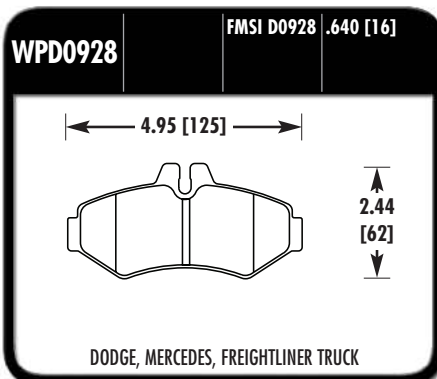

FORD WINDSTAR

**WPD0812** | FMSI D0812 | .665 [17]

TOYOTA TRUCK

**WPD0820** | FMSI D0820 | .795 [20]

INNER  
OUTER

DODGE TRUCK

30

**WPD0949** | FMSI D0949 | .750 [19]